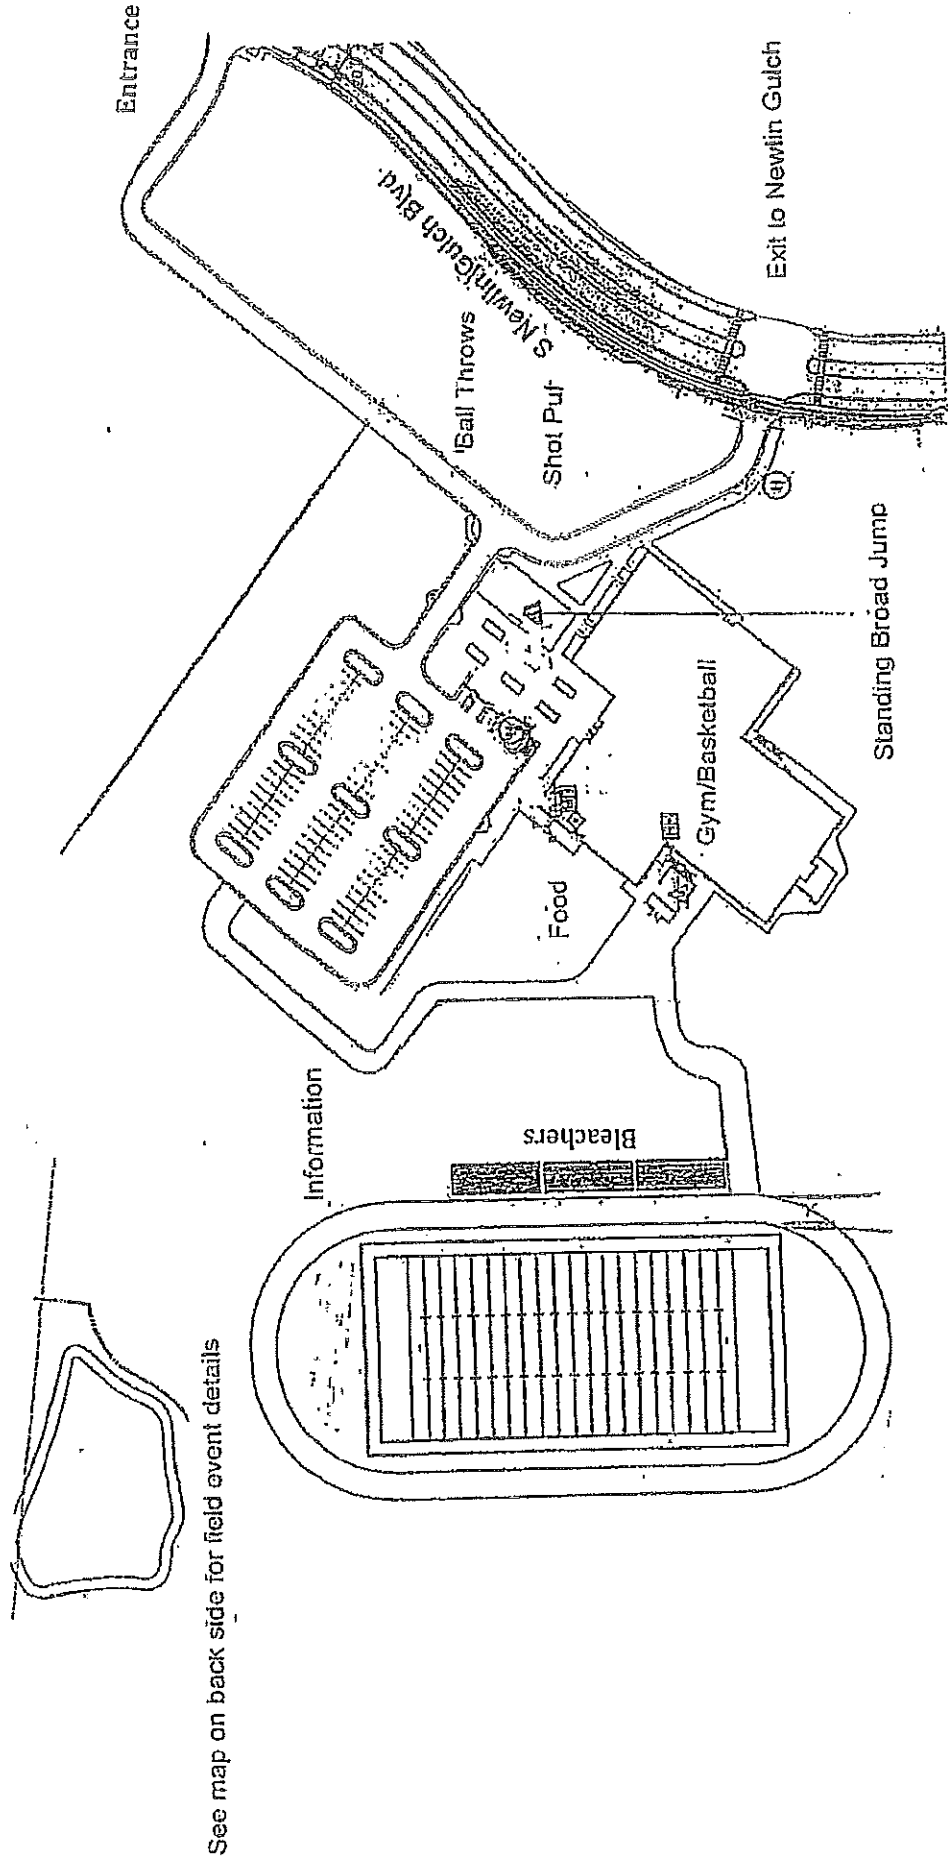

Field Day Event Map

Entrance from Main Street ONLY

See map on back side for field event details

ADDITIONAL INFORMATION:

Restrooms located on both the upper and lower levels of the school building and with portable restrooms behind the main field bleachers

Parent and student seating is **NOT ALLOWED** inside the football lines of the main field. Seating is permitted outside of the field but inside the track and in three bleacher areas on site.

DIRECTIONS TO LUTHERAN HIGH:

- I-25 to Ridgeway Parkway (south of Lincoln Ave.)
- East approximately 3 miles. Pass Chambers.
- Go another 1/4 mile to the property entrance on the right

Field Day Event Map